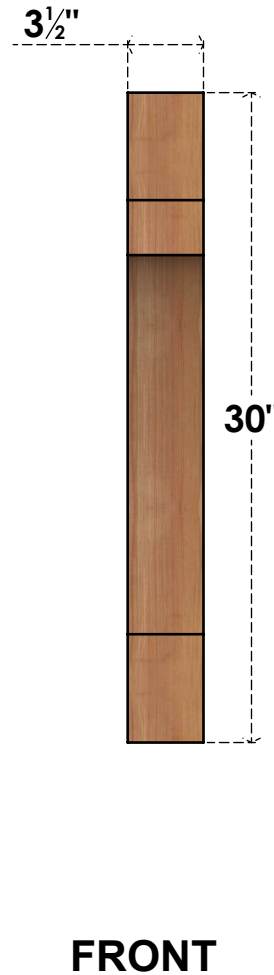

# BRC04X18X30MRC00SWR

3 1/2"W X 18"D X 30"H MERCED SMOOTH BRACE, WESTERN RED CEDAR

EKENA MILLWORK  
 2300 WEST MAIN ST.  
 CLARKSVILLE, TX 75426  
 TOLL FREE: 866-607-0453  
 WWW.EKENAMILLWORK.COM

### NOTES

1. INSTALLATION TO BE COMPLETED IN ACCORDANCE WITH MANUFACTURER'S SPECIFICATIONS.
2. DRAWING MAY NOT BE TO SCALE
3. THIS DRAWING IS INTENDED FOR DESIGN AND PLANNING PURPOSES ONLY.
4. ALL INFORMATION CONTAINED HEREIN WAS CURRENT AT THE TIME OF DEVELOPMENT BUT MUST BE REVIEWED AND APPROVED BY THE PRODUCT MANUFACTURER TO BE CONSIDERED ACCURATE.
5. PRODUCTS ARE NOT KILN DRIED. THIS ITEM IS UNIQUE AND WILL CONTAIN THE NATURAL VARIATIONS THAT THE WOOD SPECIES OFFERS. THIS MAY RESULT IN VARIATIONS UP TO 1/4"