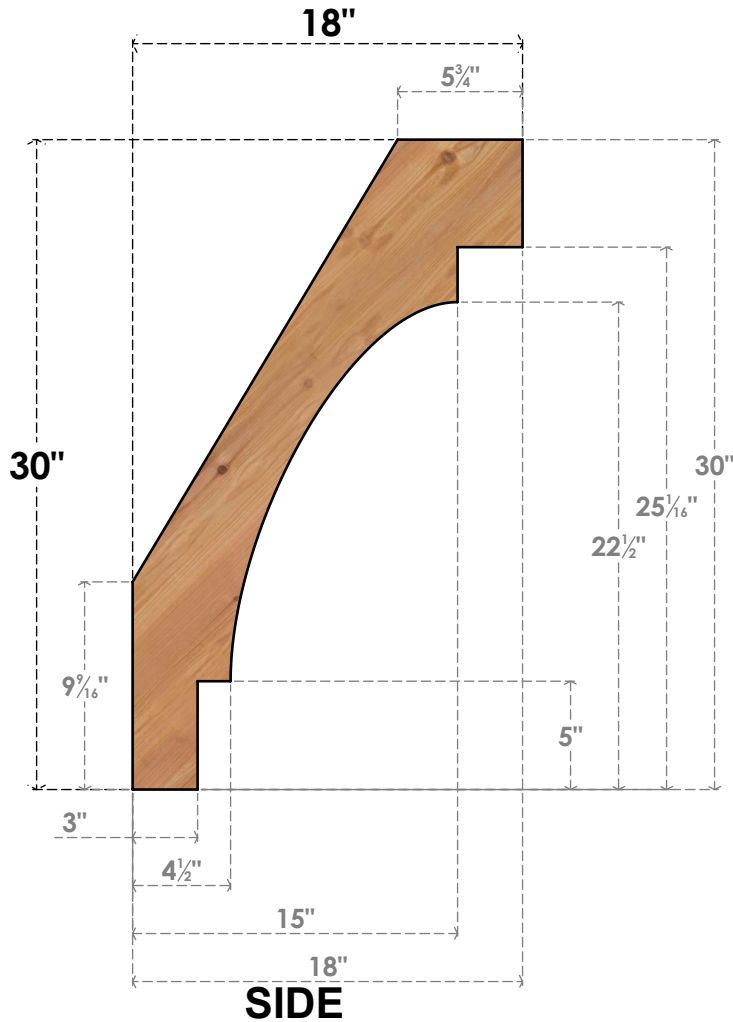

# BRC04X18X30MRC00SWR

3 1/2"W X 18"D X 30"H MERCED SMOOTH BRACE, WESTERN RED CEDAR

EKENA MILLWORK  
 2300 WEST MAIN ST.  
 CLARKSVILLE, TX 75426  
 TOLL FREE: 866-607-0453  
 WWW.EKENAMILLWORK.COM

### NOTES

1. INSTALLATION TO BE COMPLETED IN ACCORDANCE WITH MANUFACTURER'S SPECIFICATIONS.
2. DRAWING MAY NOT BE TO SCALE
3. THIS DRAWING IS INTENDED FOR DESIGN AND PLANNING PURPOSES ONLY.
4. ALL INFORMATION CONTAINED HEREIN WAS CURRENT AT THE TIME OF DEVELOPMENT BUT MUST BE REVIEWED AND APPROVED BY THE PRODUCT MANUFACTURER TO BE CONSIDERED ACCURATE.
5. PRODUCTS ARE NOT KILN DRIED. THIS ITEM IS UNIQUE AND WILL CONTAIN THE NATURAL VARIATIONS THAT THE WOOD SPECIES OFFERS. THIS MAY RESULT IN VARIATIONS UP TO 1/4"